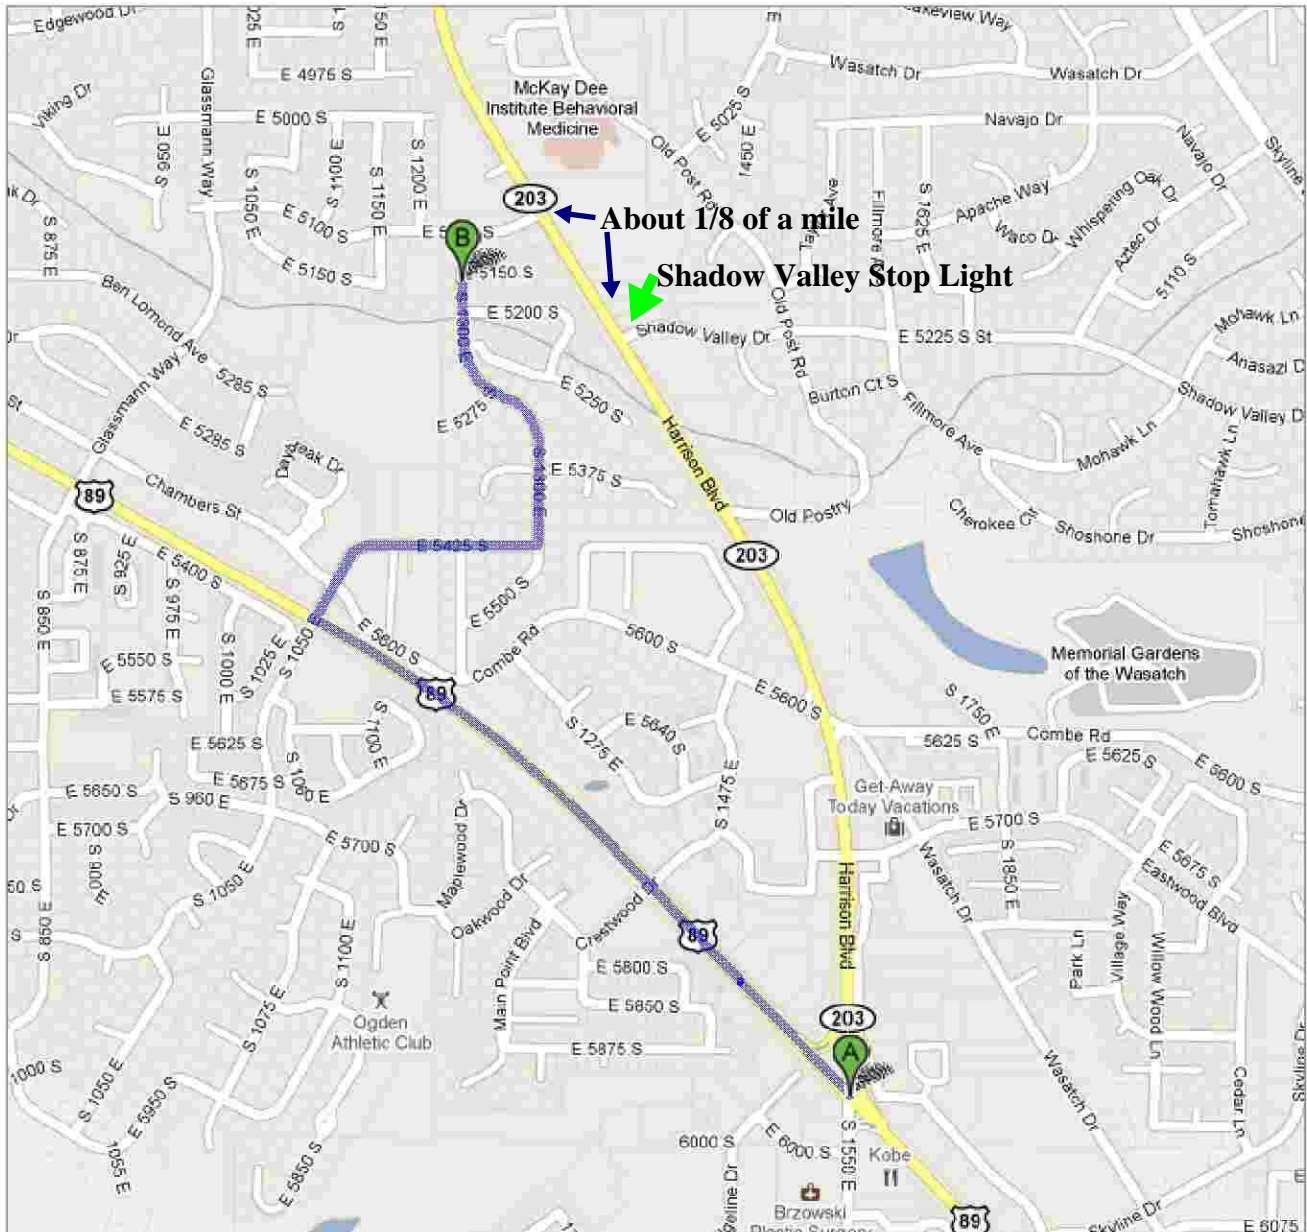

**Directions to LDS Church with an address of 5161 S. 1300 E. Ogden, UT**  
**Hopefully you can get to the intersection of Harrison and US 89 without**  
**turn by turn directions.**

There are 2 ways to get there, this one is staying on US 89, the other is taking Harrison Blvd towards Weber State. This map is staying on 89. If you want to take Harrison, turn left on 5100 S. just after the stop light at Shadow Valley and Harrison.

**A** U.S. 89 & Harrison Blvd, Ogden, UT 84405

- |  |  |                           |
|--|--|---------------------------|
|  | 1. Head <b>northwest</b> on <b>US-89 N</b> toward <b>S 1475 E</b><br>About 1 min         | go 0.9 mi<br>total 0.9 mi |
|  | 2. Turn <b>right</b> at <b>S 1050 E</b>  | go 0.1 mi<br>total 1.0 mi |
|  | 3. Continue onto <b>E 5425 S</b>   | go 0.2 mi<br>total 1.2 mi |
|  | 4. Turn <b>left</b> at <b>S 1300 E</b><br>Destination will be on the left<br>About 1 min | go 0.4 mi<br>total 1.6 mi |

**B** 5161 S 1300 E, Ogden, UT 84403

These directions are for planning purposes only. You may find that construction projects, traffic, weather, or other events may cause conditions to differ from the map results, and you should plan your route accordingly. You must obey all signs or notices regarding your route.